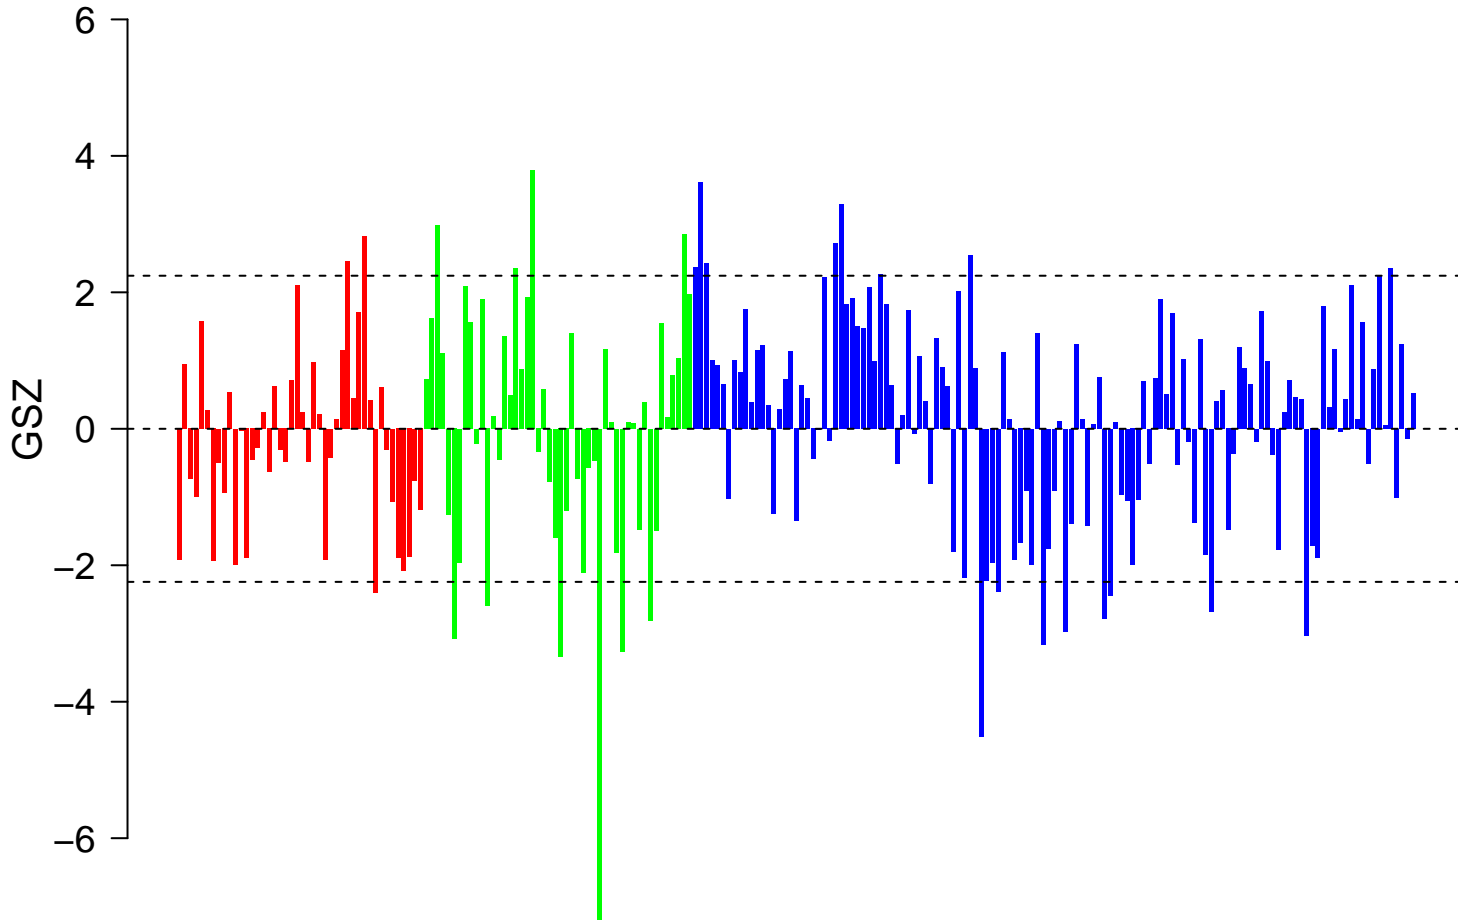

# WANG\_CLIM2\_TARGETS\_DN

■ on  
■ -  
□ off